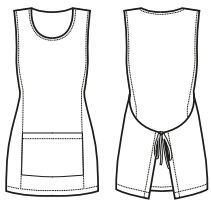

**Features of embroidery:** only horizontal, NO VERTICAL - NO OBLIQUE - NO BENT

**Arrangement of embroidery:** if the embroidery is made up of 1 word, it will be done on 1 line. If it is made up of 2 words or more, it will be done always on 2 lines

**113086**  
**FUXIA**

**113026**  
**MELA**

**113007**  
**ROSSO**

**Confezione da 10 pezzi**  
*Packing of 10 buttons*

**000990**  
**GIACCA BABYCHEF**  
100% cotton  
190 gr/m<sup>2</sup>  
3 • 4 • 5 • 6 • 7 anni  
**BIANCO**