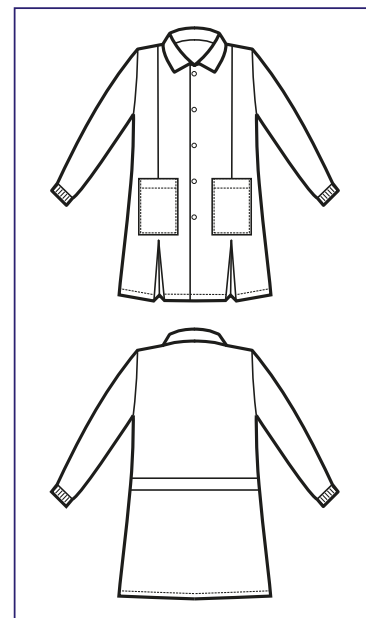

GREMBIULI SCUOLA UNISEX / PINAFORES PRIMARY SCHOOL UNISEX

7 • 8 • 9 • 10 • 11 ANNI / YEARS

000300
POLLICINO UNISEX
65% polyester
35% cotton
150 gr/m2
7 • 8 • 9 • 10 • 11 anni
BIANCO